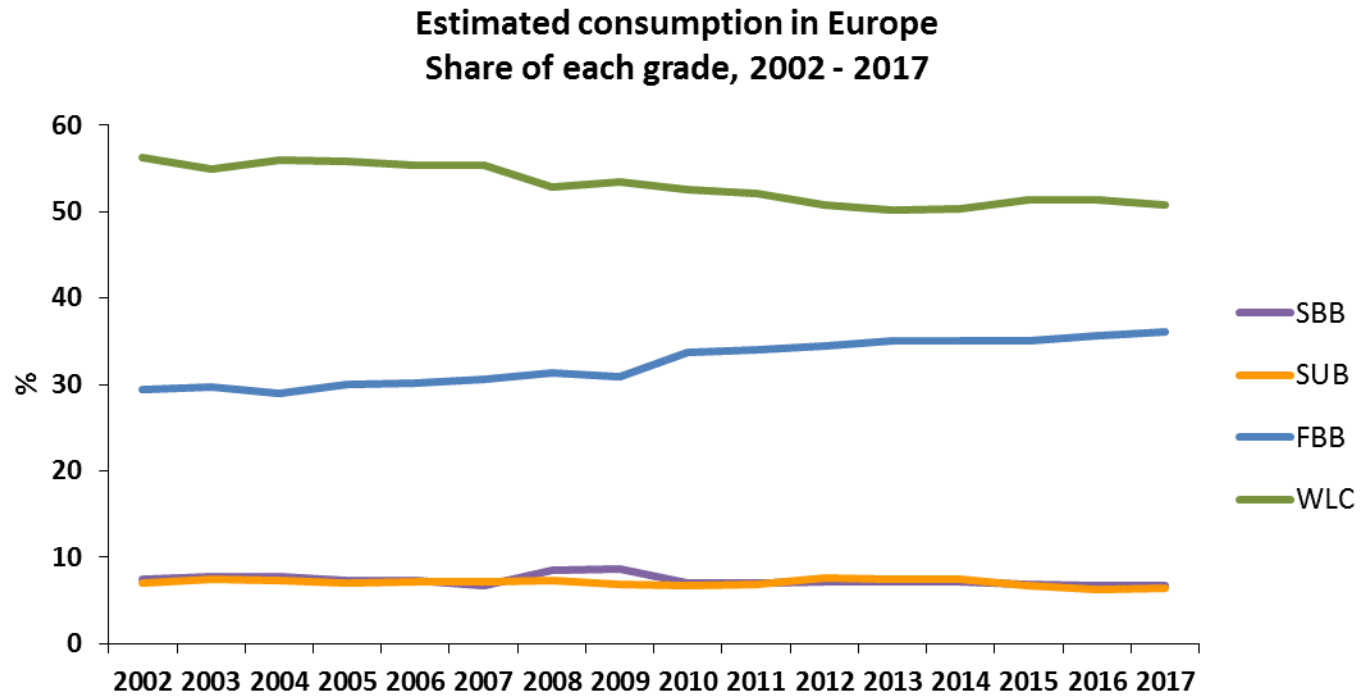

Whitelined Chipboard (WLC) Estimated consumption in Europe, 2002 - 2017

All Cartonboard Grades
Estimated consumption in Europe, 2002 - 2017

**Estimated consumption in Europe
Share of each grade 2017**

Estimated consumption in Europe Share of members and non members 2017