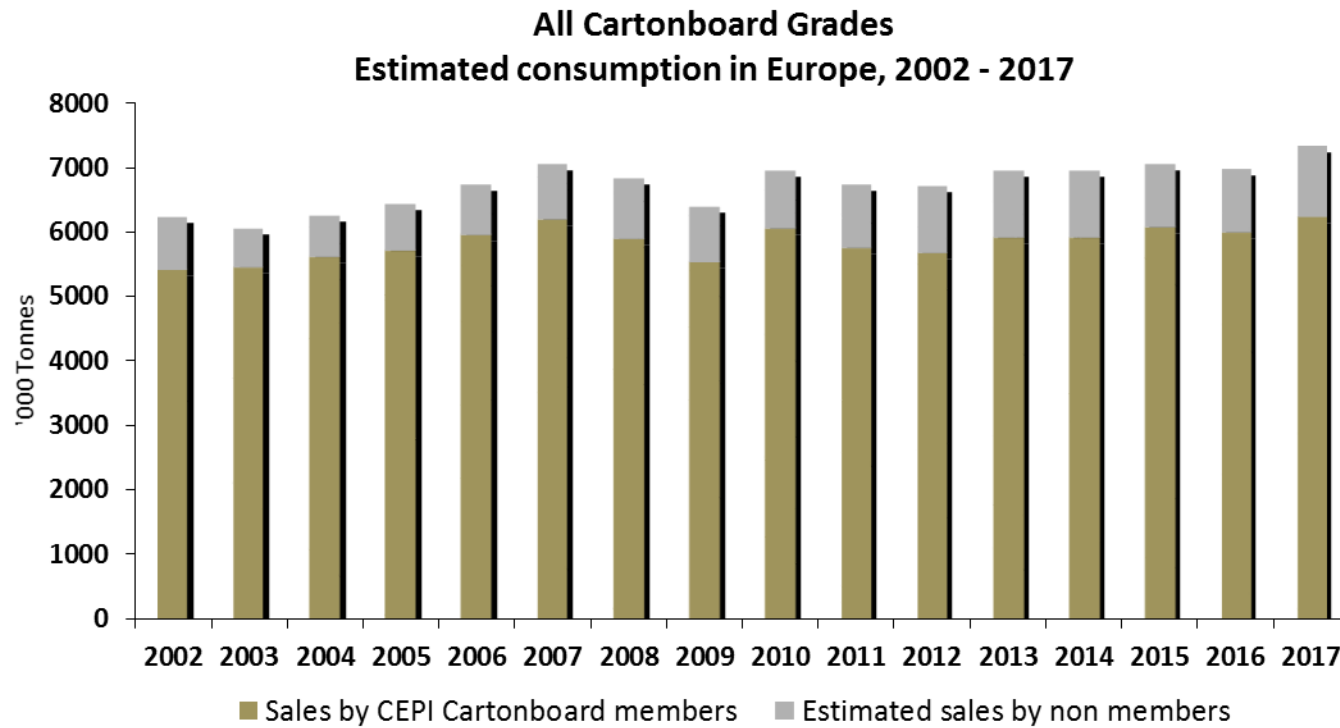

Whitelined Chipboard (WLC) Estimated consumption in Europe, 2002 - 2017