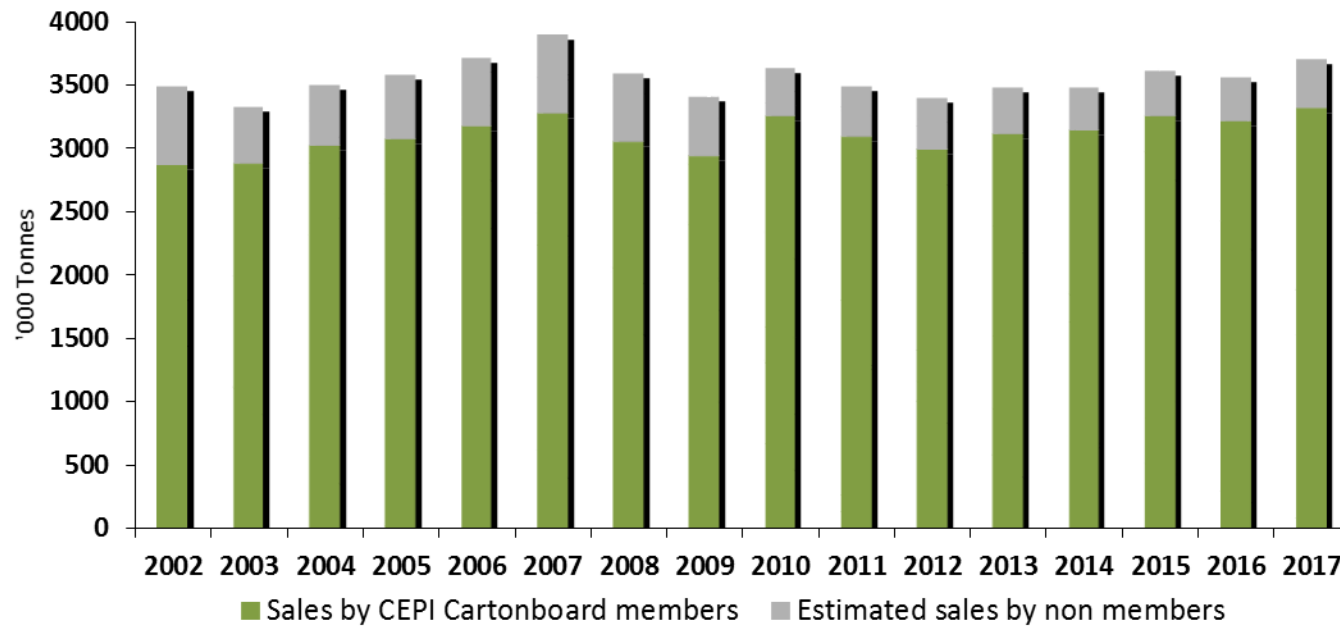

Whitelined Chipboard (WLC) Estimated consumption in Europe, 2002 - 2017